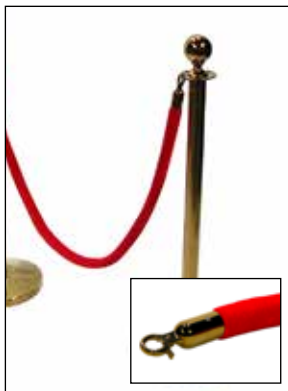

We also offer industrial and more obvious fencing and crowd control solutions.

Bollard Upright - Chrome with Ball Top
1003571.00

Bollard Velvet Rope - Red (chrome connectors)
1004480.00

Bollard Velvet Rope - Black (chrome connectors)
1004481.00

Bollard Velvet Rope - Blue (chrome connectors)
1004483.00

Bollard Velvet Rope - White (chrome connectors)
1004482.00

Bollard Silky Rope - Red (chrome connectors)
1003572.00

Bollard Upright - Black with Ball Top
1004479.00

Bollard Velvet Rope - Red (black connectors)
1005192.00

Bollard Velvet Rope - Black (black connectors)
1005190.00

Bollard Velvet Rope - Blue (black connectors)
1005191.00

Bollard Velvet Rope - White (black connectors)
1005193.00

Bollard Silky Rope - Black (chrome connectors)
1003572.00

Bollard Upright - Gold with Ball Top
1004957.00

Bollard Velvet Rope - Red (gold connectors)
1004958.00

Bollard Velvet Rope - Black (gold connectors)
1005188.00