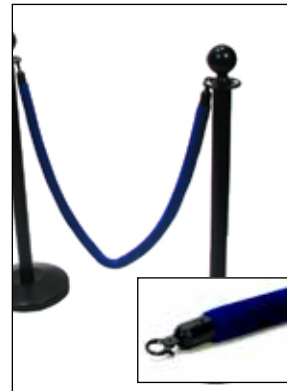

We also offer industrial and more obvious fencing and crowd control solutions.

Bollard Upright - Chrome with Ball Top
1003571.00

Bollard Velvet Rope - Red (chrome connectors)
1004480.00

Bollard Velvet Rope - Black (chrome connectors)
1004481.00

Bollard Velvet Rope - Blue (chrome connectors)
1004483.00

Bollard Velvet Rope - White (chrome connectors)
1004482.00

Bollard Silky Rope - Red (chrome connectors)
1003572.00

Bollard Upright - Black with Ball Top
1004479.00

Bollard Velvet Rope - Red (black connectors)
1005192.00

Bollard Velvet Rope - Black (black connectors)
1005190.00

Bollard Velvet Rope - Blue (black connectors)
1005191.00

Bollard Velvet Rope - White (black connectors)
1005193.00

Bollard Silky Rope - Black (chrome connectors)
1003572.00

Bollard Upright - Gold with Ball Top
1004957.00

Bollard Velvet Rope - Red (gold connectors)
1004958.00

Bollard Velvet Rope - Black (gold connectors)
1005188.00