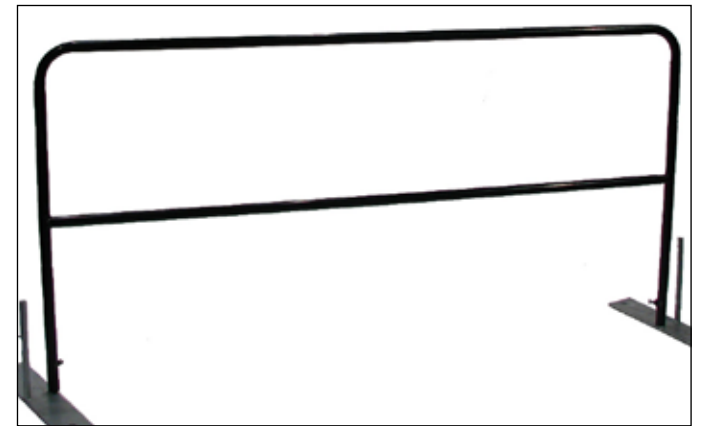

Temporary Fence - Mesh
Joiner
1005234.00

Temporary Fence - Mesh
Feet Concrete
1005232.00

Pig Tail Rope - White
1004612.00

Pig Tail Uprights 1m high
- White
1004611.00

Temporary Fence - Feet
Steel Single
1005238.00

Temporary Fence - Feet
Steel Dual
1005238.00

Temporary Fence - Barrier 2m wide x 1m high
(other widths available upon request)
1005236.00

CROWD CONTROL CATALOGUE VERSION 3.0

© Image Group NZ Limited

All items shown within this catalogue are owned by Image Group NZ.