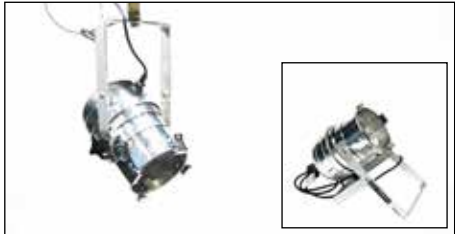

Chauvet LED Rouge 1 Moving Head Spot
1005344.00