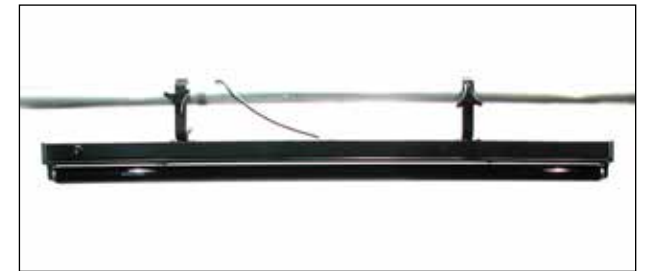

Ultraviolet Tube 36w Fitting Single (slim line)
1000052.00