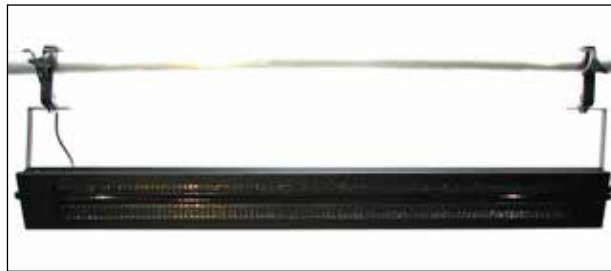

Ultraviolet/Flourescent Tube 40w Fitting Single (white)
1005138.00