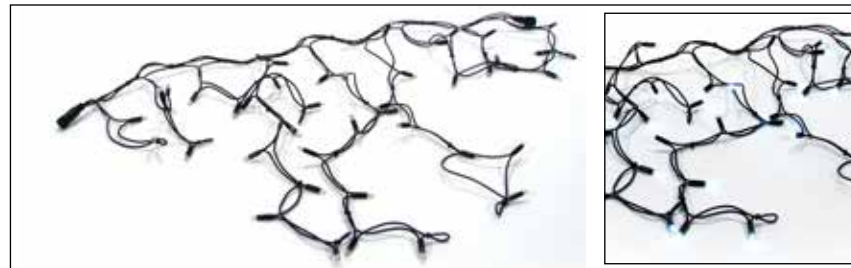

Fairy Light LED Curtain Belt/Multi
Connector Black - 1.4m
1000069.00

Fairy Light LED Section Black Power
Cable - 6m
1001062.00