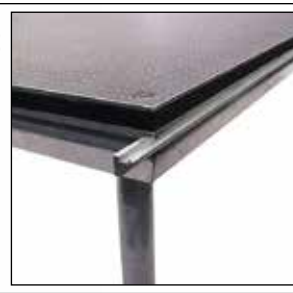

Screw Jack Leg 0.05m-0.4m  
1000562.00

Screw Jack Leg 0.05m-0.6m  
1001088.00

Wooden Leg Plates  
Small  
1001103.00

Wooden Leg Plates  
Medium  
1000707.00

Wooden Leg Plates  
Large  
1000706.00

Prolyte Dex Leg-  
Leg Single Clamp  
1000568.00

Prolyte Dex Leg-  
Leg Double Clamp  
1000569.00

Prolyte Dex Coupling  
Profile 0.4m  
1003146.00

Prolyte Dex Coupling  
Profile 0.85m  
1000575.00

Image not  
currently available  
Prolyte Dex Leveller  
1000573.00

Image not  
currently available  
Prolyte Dex Leveller  
Connector  
1000574.00

Prolyte Dex Clamp  
1000570.00

Prolyte Dex Skirt Profile & Toe Board 0.47m  
1001092.00

Prolyte Dex Skirt Profile & Toe Board 0.97m  
1000571.00