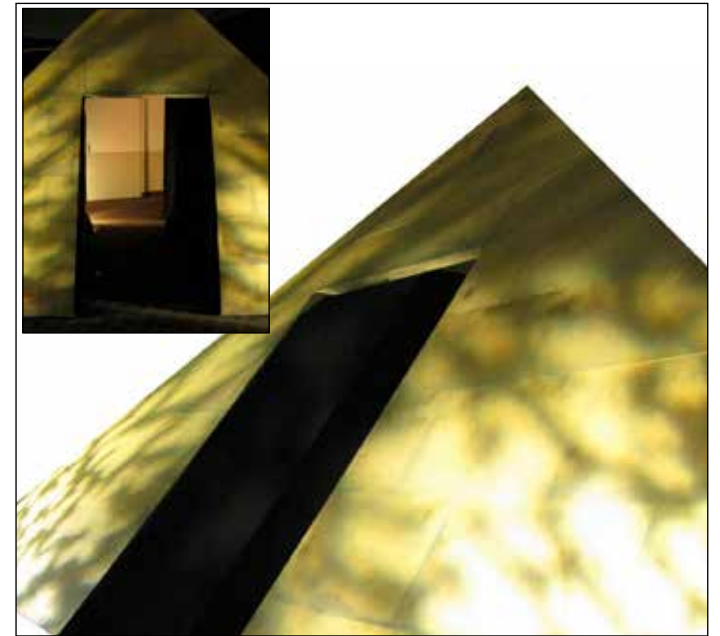

Oriental Lantern
1004979.00

Parasols - 0.85m Diameter - White
1005103.00

Fountain/Water Feature - 0.85m high x
0.26m wide - Black
1004990.00

Egyptian Tomb Backdrop Panels
1004987.00

Egyptian Tomb Panels
1004986.00